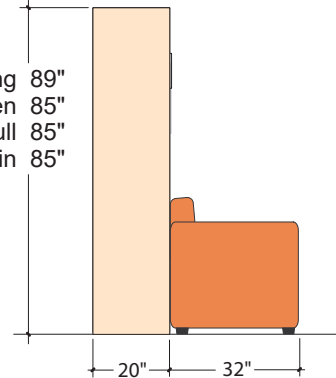

Sofa-WallBed: Broadway & Symphony Series

Sofa Position: Front

For the sofa, a wide variety of optional arm, cushion, back, and skirt styles are available.

Cal King 89"
East King / Queen 85"
Full 85"
Twin 85"

Sofa Position: Side

- The cabinet and bed of the Broadway Series Sofa-WallBed are built of melamine over particle board with the Textured series using a textured melamine finish. The Symphony Series Sofa-WallBed is built of Maple veneer with the Premium Series using other wood veneers over particle board. See Finish Sheet or panel samples for all finishes.
- The sofa is constructed of hardwood, plywood, and kiln-dried architectural-grade lumber. Frames are gusseted and screwed. Seats are supported by heavy gauge, coated springs.
- Mattress (not included) is supported on a shallow bunkie board for superb comfort. Standard mattress thickness is 9" but can be increased to 12-1/2" by choosing the Virtuoso option package.
- All Sofa-WallBed are completely free-standing.
- All Sofa-WallBeds coordinate in height, depth, and finishes with the Inova TableBeds and cabinet systems.

Cal King 90-1/4"
East King / Queen 86-1/4"
Full 84-1/4"
Twin 84-1/4"

Top View

EZ Motion option provides fully automatic operation - no need to remove any cushions when lowering the bed.

Bed Position: Front

Bed Position: Side