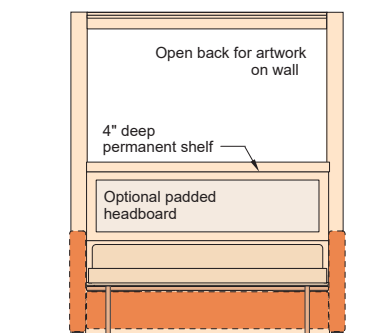

Sofa-WallBed: Broadway & Symphony Series

Sofa Position: Front

For the sofa, a wide variety of optional arm, cushion, back, and skirt styles are available.

Cal King 89"
East King / Queen 85"
Full 85"
Twin 85"

Sofa Position: Side

- The cabinet and bed of the Broadway Series Sofa-WallBed are built of melamine over particle board with the Textured series using a textured melamine finish. The Symphony Series Sofa-WallBed is built of Maple veneer with the Premium Series using other wood veneers over particle board. See Finish Sheet or panel samples for all finishes.
- The sofa is constructed of hardwood, plywood, and kiln-dried architectural-grade lumber. Frames are gusseted and screwed. Seats are supported by heavy gauge, coated springs.
- Mattress (not included) is supported on a shallow bunkie board for superb comfort. Standard mattress thickness is 9" but can be increased to 12-1/2" by choosing the Virtuoso option package.
- All Sofa-WallBed are completely free-standing.
- All Sofa-WallBeds coordinate in height, depth, and finishes with the Inova TableBeds and cabinet systems.

Cal King 90-1/4"
East King / Queen 86-1/4"
Full 84-1/4"
Twin 84-1/4"

Top View

EZ Motion option provides fully automatic operation - no need to remove any cushions when lowering the bed.

Bed Position: Front

Bed Position: Side