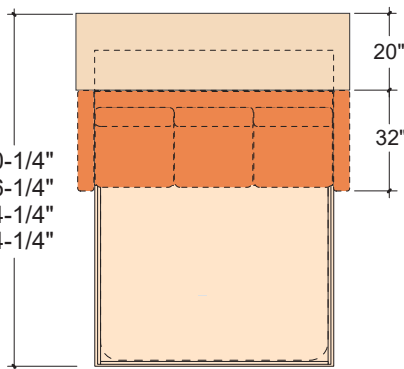

Sofa-WallBed: Broadway & Symphony Series

Sofa Position: Front

For the sofa, a wide variety of optional arm, cushion, back, and skirt styles are available.

Cal King 89"
East King / Queen 85"
Full 85"
Twin 85"

Sofa Position: Side

- The cabinet and bed of the Broadway Series Sofa-WallBed are built of melamine over particle board with the Textured series using a textured melamine finish. The Symphony Series Sofa-WallBed is built of Maple veneer with the Premium Series using other wood veneers over particle board. See Finish Sheet or panel samples for all finishes.
- The sofa is constructed of hardwood, plywood, and kiln-dried architectural-grade lumber. Frames are gusseted and screwed. Seats are supported by heavy gauge, coated springs.
- Mattress (not included) is supported on a shallow bunkie board for superb comfort. Standard mattress thickness is 9" but can be increased to 12-1/2" by choosing the Virtuoso option package.
- All Sofa-WallBed are completely free-standing.
- All Sofa-WallBeds coordinate in height, depth, and finishes with the Inova TableBeds and cabinet systems.

Cal King 90-1/4"
East King / Queen 86-1/4"
Full 84-1/4"
Twin 84-1/4"

Top View

EZ Motion option provides fully automatic operation - no need to remove any cushions when lowering the bed.

Bed Position: Front

Bed Position: Side