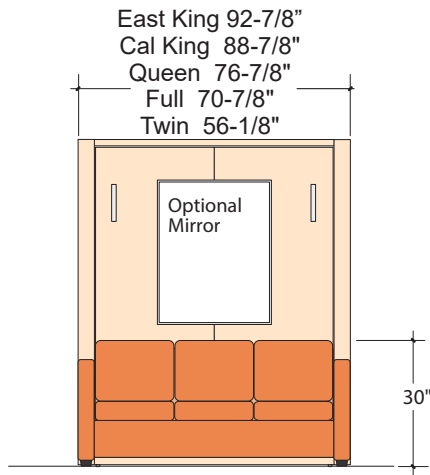

Sofa-WallBed: Broadway & Symphony Series

Sofa Position: Front

For the sofa, a wide variety of optional arm, cushion, back, and skirt styles are available.

Cal King 89"
East King / Queen 85"
Full 85"
Twin 85"

Sofa Position: Side

- The cabinet and bed of the Broadway Series Sofa-WallBed are built of melamine over particle board with the Textured series using a textured melamine finish. The Symphony Series Sofa-WallBed is built of Maple veneer with the Premium Series using other wood veneers over particle board. See Finish Sheet or panel samples for all finishes.
- The sofa is constructed of hardwood, plywood, and kiln-dried architectural-grade lumber. Frames are gusseted and screwed. Seats are supported by heavy gauge, coated springs.
- Mattress (not included) is supported on a shallow bunkie board for superb comfort. Standard mattress thickness is 9" but can be increased to 12-1/2" by choosing the Virtuoso option package.
- All Sofa-WallBed are completely free-standing.
- All Sofa-WallBeds coordinate in height, depth, and finishes with the Inova TableBeds and cabinet systems.

Cal King 90-1/4"
East King / Queen 86-1/4"
Full 84-1/4"
Twin 84-1/4"

Top View

EZ Motion option provides fully automatic operation - no need to remove any cushions when lowering the bed.

Bed Position: Front

Bed Position: Side