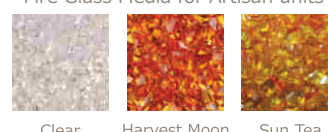

Tuscan Cream

Venetian Grey

Tuscan Cream

Venetian Grey

BLT-IN-5124-MODERNO

BLT-IN-5124-MODERNO

BLT-IN-5124-CLASSICO

BLT-IN-5124-CLASSICO

WALL MOUNT SERIES

Incandescent • Heater & Fan

- Incandescent Light
- Heater with Fan
- Easy to install 2 step-process
- Flame operates with or without heat
- Remote control for flame and heater included
- On demand heat - great for zone heating
- 120 Volt - 1500 Watt / 5000 btu heater
- Approximate heating area 400-500 sq. ft.
- Low operating cost with 100 % high efficiency
- Plug on right side