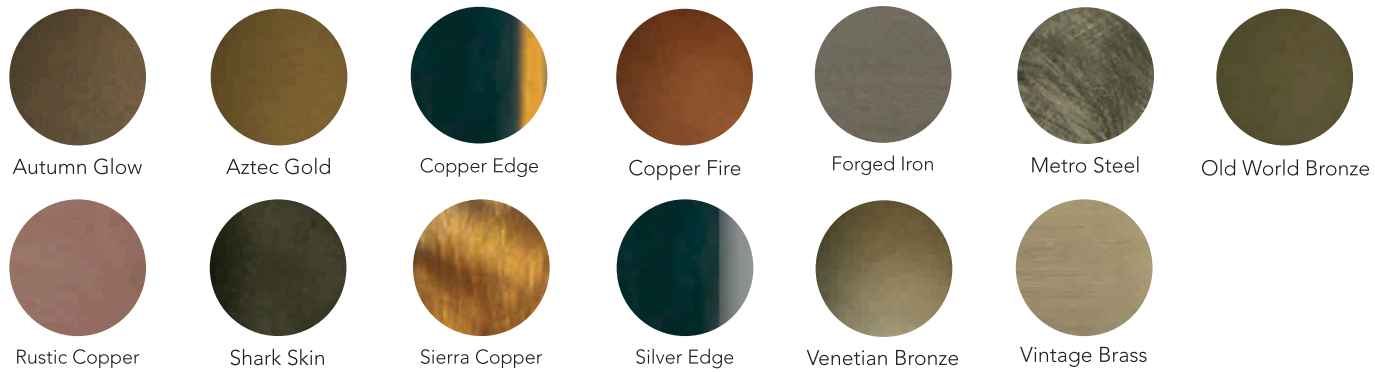

Fire Glass Media for Artisan units

Tuscan Cream

Venetian Grey

Tuscan Cream

Venetian Grey

BLT-IN-5124-MODERNO

BLT-IN-5124-MODERNO

BLT-IN-5124-CLASSICO

BI-50-DEEP (with surround)

BI-72-DEEP (without surround)

BUILT-IN ONLY - 12" DEEP

**DESIGN SPECIALTIES  
POWDER COAT**

**STANDARD FINISHES**

Proudly made in the USA, each Design Specialties door is hand crafted to the specifications of each order. Due to the nature of the anodizing, plating and powder coat processes, slight variations in colour may occur. In particular, finishes including, but not limited to, Forged Iron, Sierra Copper, Rustic Copper, Black Silver Edge and Black Copper Edge.

**ARTISAN FINISHES**

Variations in colour and shade are inherent in all printing processes, the actual colours may vary slightly from those shown in this brochure. Please visit your local dealer to view a sample.

Classico - Natural Finish Only

Venetian Grey Natural Finish

Tuscan Cream Natural Finish

Moderno - Honed Finish Only

Venetian Grey Honed Finish

Tuscan Cream Honed Finish

Made in the USA, artisan concrete surrounds are beautiful to look at, transforming any space and providing years of enjoyment. Part of the unique quality of concrete is that textures and irregularities are part of its charm. As such it is not uncommon to find slight surface irregularities and color variations from piece to piece. Each piece is cast by hand and the finest color pigments have been used for the optimal in color consistency.