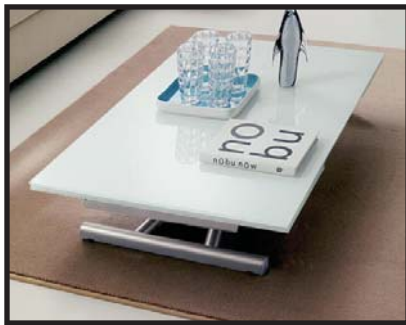

Coffee / Dining Tables

These unique height adjustable and expandable tables offer the ultimate practicality in small space living. Easily transformable from approximately 9" from the ground as a cocktail table to up to 33" high for working or dining. Different models offers a variety of sizes ranging from 39"W to over 90"W.

Models are offered in colored glass, different textured faux wood or wood veneers.

Finally tables that can grow with your family in height as children grow.

Dimensions		Price	
San Diego	47.25" - 86.6"W) x 31.5"D x (9.5" - 33.5"H)	San Diego	CALL
Finishes	Vintage, Gray, White, Ancient Natural, Ancient Ash	Premium Finishes	CALL
Premium	Concrete, Walnut, Eco Dark Oak	Florence	CALL
Florence	(45.25" - 72"W) x 29.5"D x (9" - 33.5"H)	Shipping Weight	105 lbs
Finishes	White or Black Glass	Lead Time	Check Dealer stock, otherwise 10-16 wks